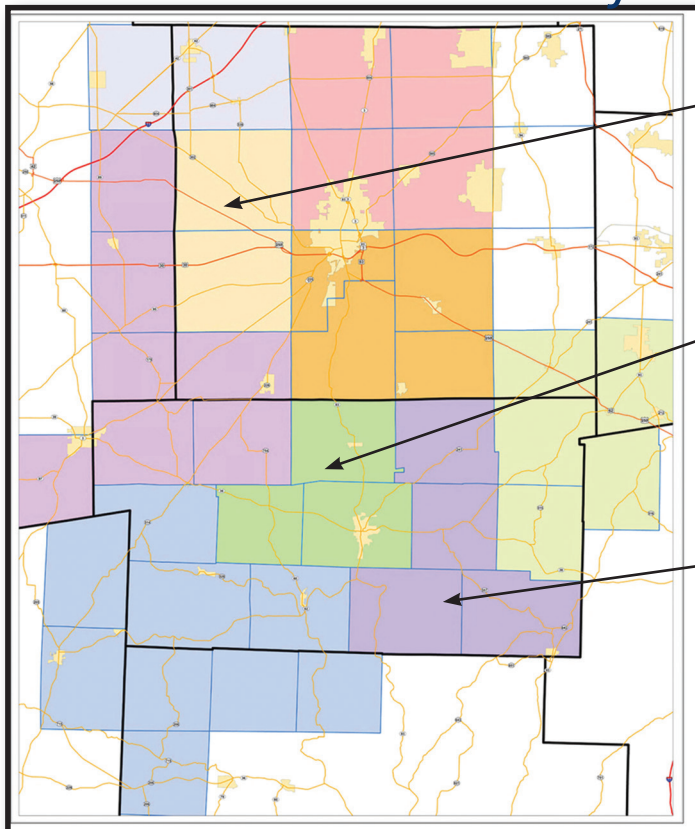

Your co-op is seeking trustee nominees and volunteers to serve on the nominating committee

As a member of Holmes-Wayne Electric Cooperative, you are an owner of your electric cooperative. You have an opportunity every June to express your ownership interest by exercising the cooperative principle of “one member, one vote” during the annual trustee election.

The HWEC nine-member board of trustees is the governing body of your cooperative. The board meets monthly to review and renew policies, make business decisions concerning the cooperative, review financial performance, establish rates, and approve all patronage capital credits payments.

At the November board meeting, trustees at Holmes-Wayne Electric Cooperative will appoint a nominating

committee, which will be responsible for selecting candidates for the 2023 Holmes-Wayne Electric Board of Trustees election. The nine-member committee consists of one member who resides in each of the nine districts.

The nominating committee will meet in early 2023 at the cooperative office to select nominees for trustees from District 4, District 5, and District 6. The committee selects qualified candidates based on members’ applications.

If you are interested in participating in the nominating committee or running for trustee, please contact HWEC’s Shay Lynch at 866-674-1055 to receive more information.

HWEC service territory

District 6 – Chester and Plain townships in Wayne County

District 5 – Hardy, Monroe, and Prairie townships in Holmes County

District 4 – Berlin, Clark, Mechanic, and Salt Creek townships in Holmes County