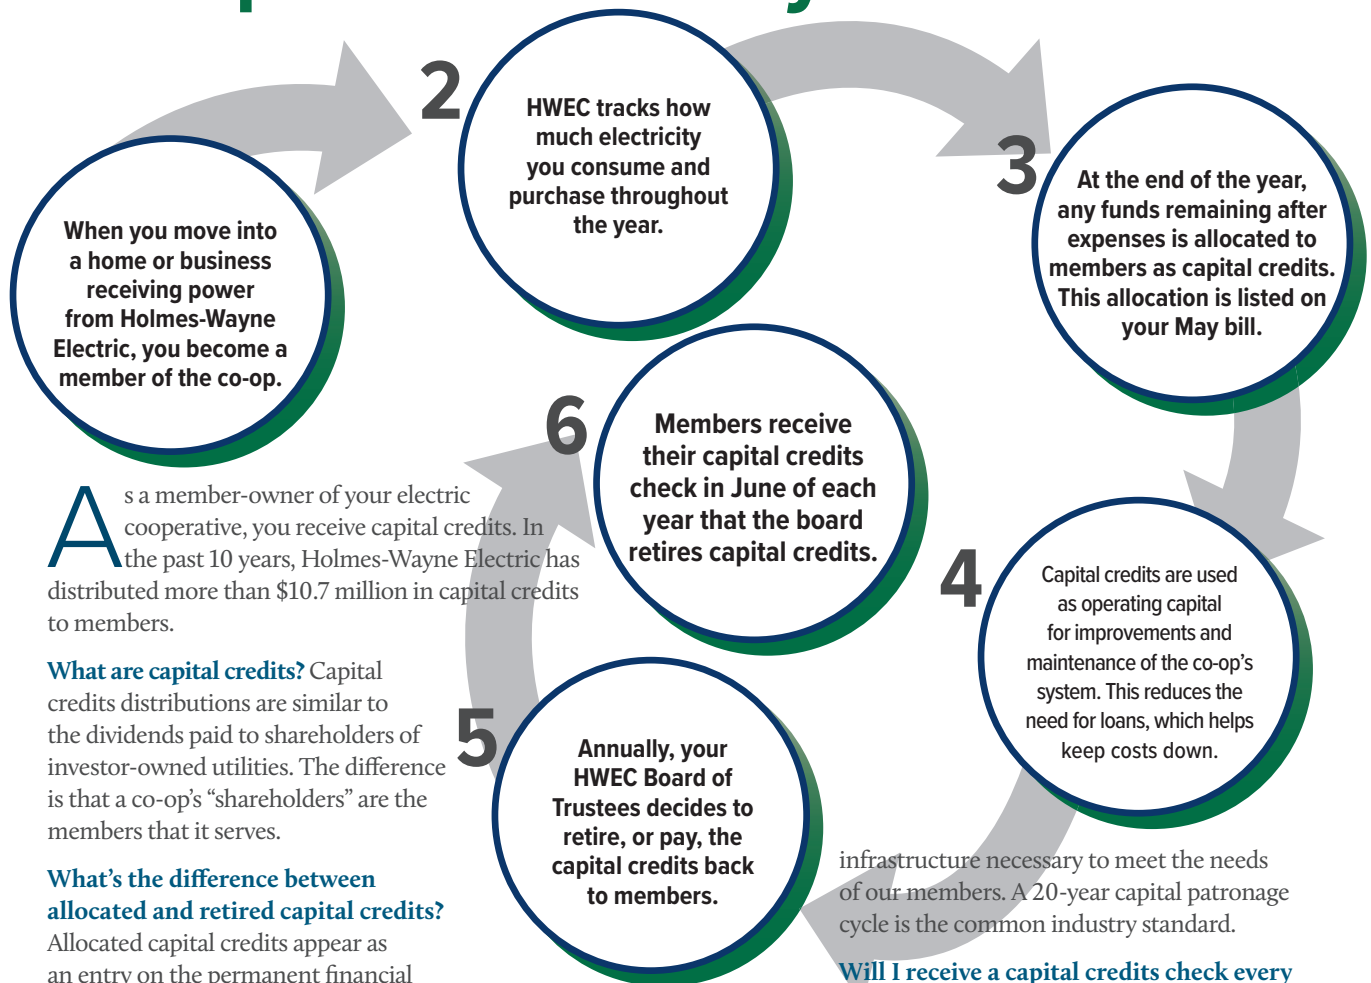

The capital credits cycle

As a member-owner of your electric cooperative, you receive capital credits. In the past 10 years, Holmes-Wayne Electric has distributed more than $10.7 million in capital credits to members.

What are capital credits? Capital credits distributions are similar to the dividends paid to shareholders of investor-owned utilities. The difference is that a co-op's "shareholders" are the members that it serves.

What's the difference between allocated and retired capital credits?

Allocated capital credits appear as an entry on the permanent financial records and reflect your equity, or ownership, in HWEC. Every year, the cooperative notifies its member-owners of the amount added to their patronage capital account through a printed notice on their May electric bills.

How are capital credits calculated? Each year, net margins of the cooperative are divided among the members based on each member's electric bills for the year. The more a member contributes to the co-op's revenues, the greater the capital credits allocated to their account.

When will I receive a capital credits check? When capital credits are retired, a check is issued to you. Most recently, the HWEC Board of Trustees approved the retirement of capital credits from 2001 and 2002. Members who joined the cooperative since 2001-02 have not yet received a general capital credits retirement. The unretired capital credits, or "equity" of the cooperative, serves a vital function — allowing the cooperative to operate economically and effectively, while investing in the

infrastructure necessary to meet the needs of our members. A 20-year capital patronage cycle is the common industry standard.

Will I receive a capital credits check every year?

The board of trustees must authorize a retirement before you receive a check. The board must consider the financial condition of the cooperative, the need for cash, and the availability of loan funds.

What happens to my capital credits when I leave HWEC's service area?

Capital credits remain on the books in your name and member number until they are retired. HWEC makes payments to current and former members, so please ensure that we have your current mailing address.

What are unclaimed capital credits? Sometimes we are not able to reach members after they have moved, leaving their capital credits "unclaimed." The following pages are a list of members who have not claimed their capital credits. If you recognize any of the names listed, please have the person contact our office toll-free at 866-674-1055. HWEC also needs to be notified by a relative or other legal representative when a member passes away so that the account can be closed or transferred to another person's name.