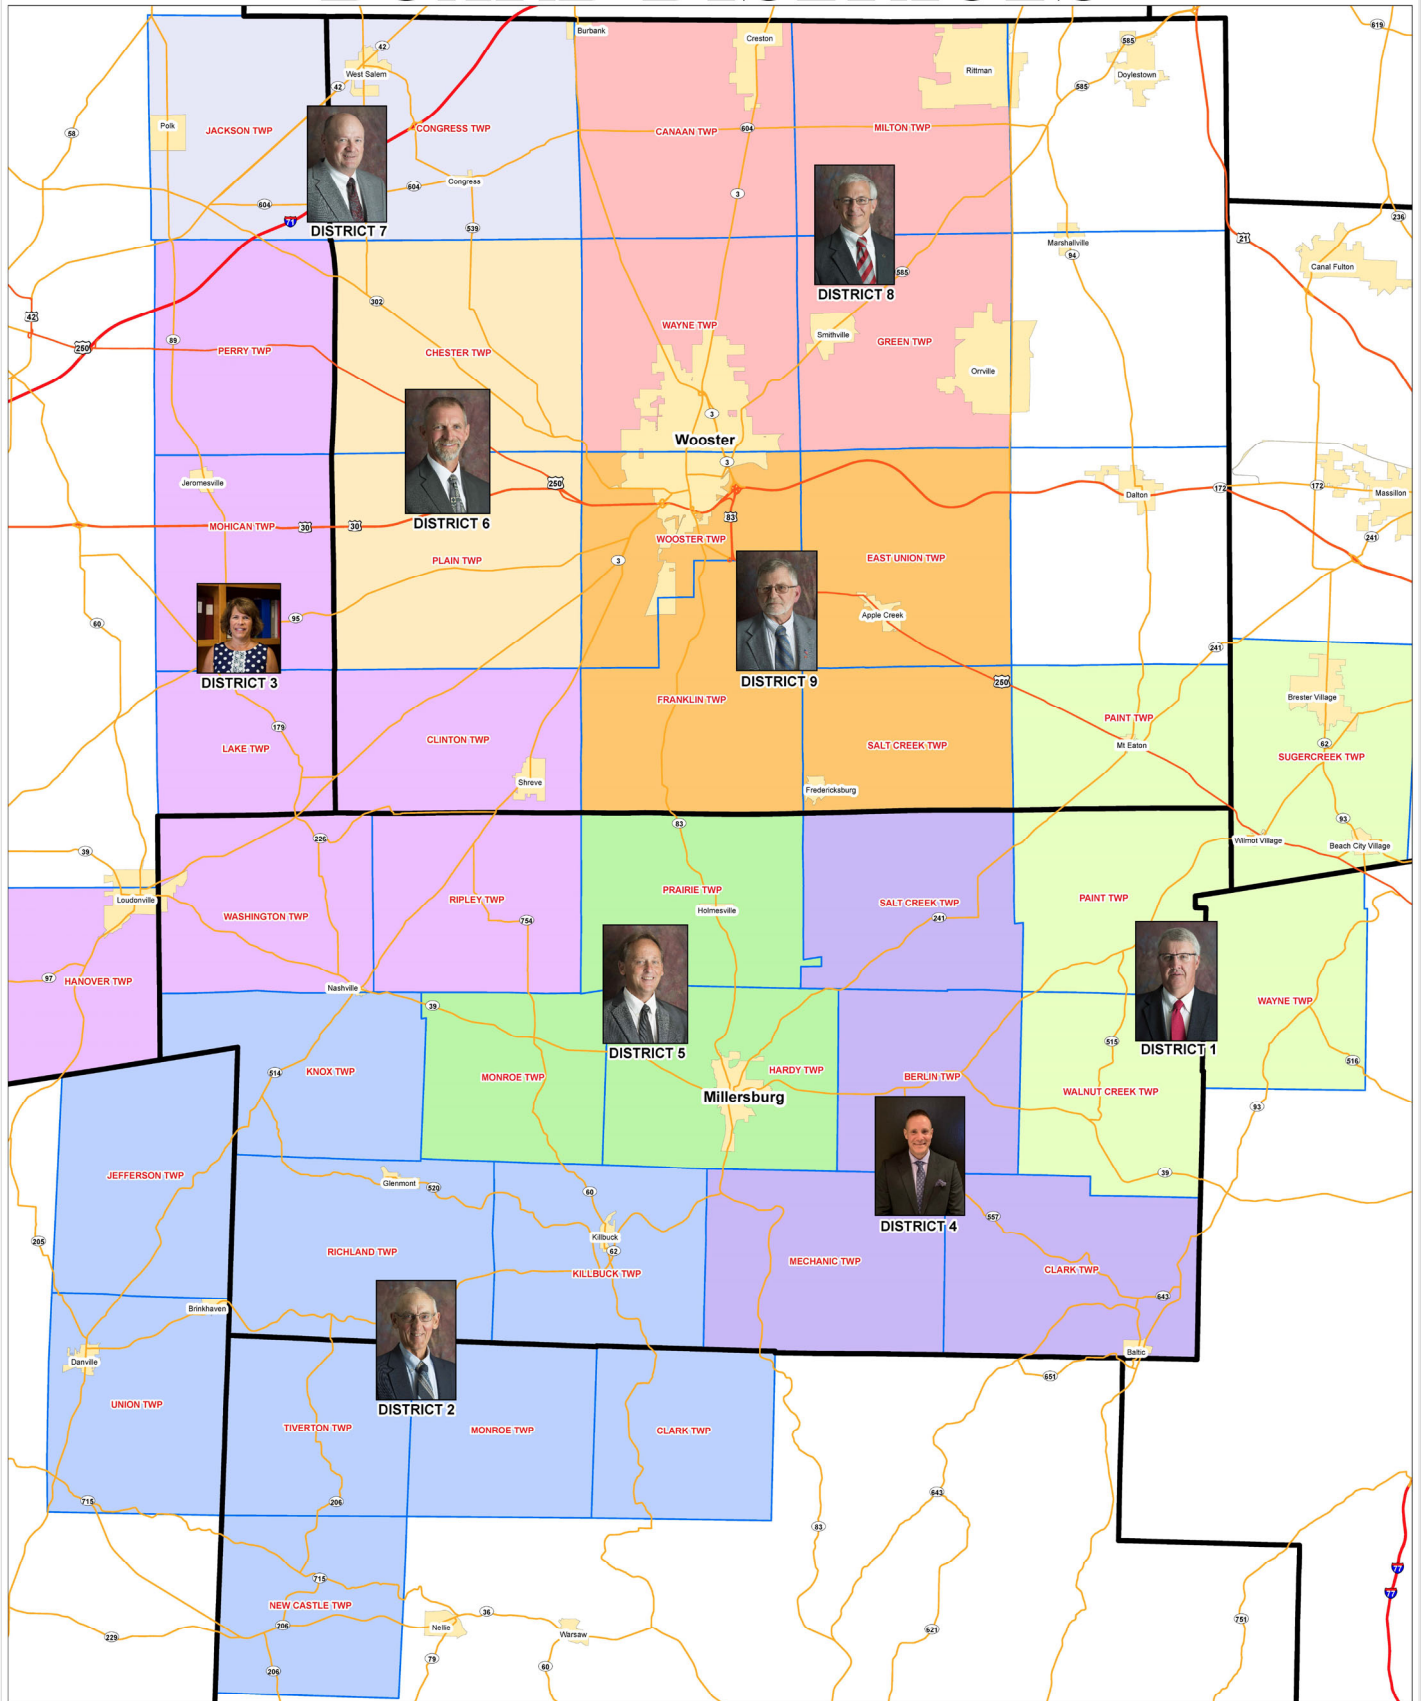

HOLMES-WAYNE ELECTRIC CO-OP BOARD DISTRICTS

Board Districts

- DISTRICT 1- Randy Sprang
- DISTRICT 2- William Grassbaugh
- DISTRICT 3- Jackie McKee
- DISTRICT 4- Chris Young
- DISTRICT 5- Ronnie Schlegel
- DISTRICT 6- Jonathan Berger
- DISTRICT 7- David Tegmeier
- DISTRICT 8- Barry Jolliff
- DISTRICT 9- David Mann

**Holmes-Wayne
Electric Cooperative, Inc.**
A Touchstone Energy® Cooperative