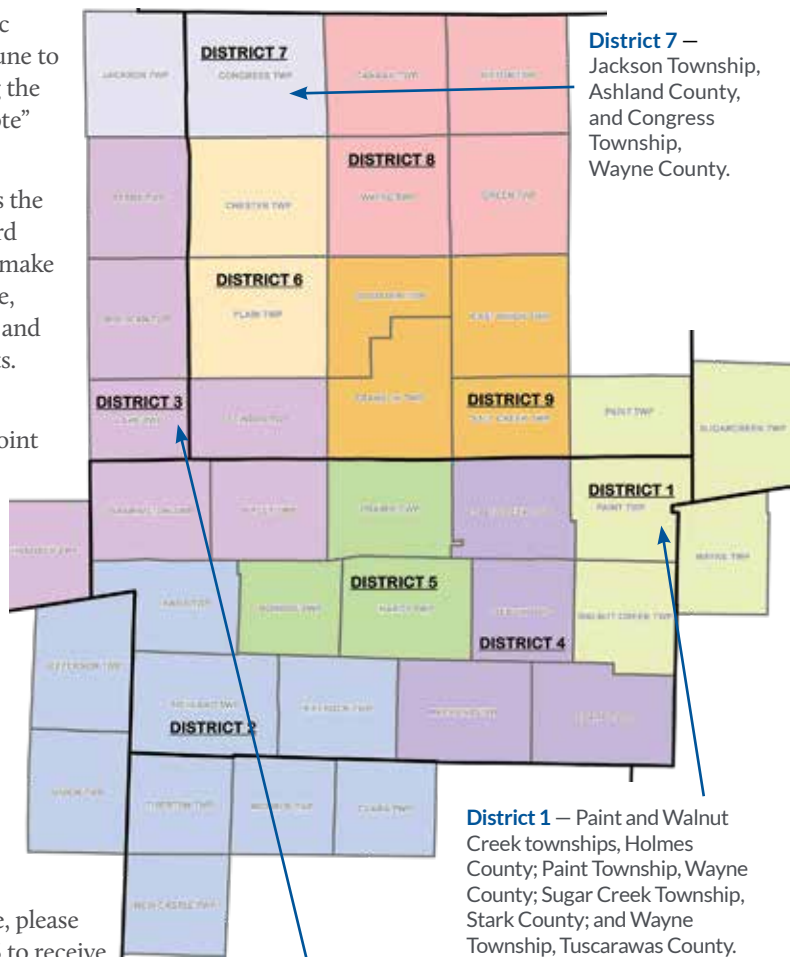

WANT TO MAKE A DIFFERENCE IN YOUR COMMUNITY?

Your co-op is seeking trustee nominees and volunteers to serve on the nominating committee

As a member of Holmes-Wayne Electric Cooperative, you are an owner of your electric cooperative. You have an opportunity every June to express your ownership interest by exercising the cooperative principal of “one member, one vote” during the annual trustee election.

The HWEC nine-member board of trustees is the governing body of your cooperative. The board meets monthly to review and renew policies, make business decisions concerning the cooperative, review financial performance, establish rates, and approve all patronage capital credits payments.

At the November board meeting, trustees at Holmes-Wayne Electric Cooperative will appoint a nominating committee, which will be responsible for selecting candidates for the 2021 Holmes-Wayne Electric Board of Trustees election. The nine-member committee consists of one member who resides in each of the nine districts.

The nominating committee will meet in early 2021 at the cooperative office to select nominees for trustees from District 1, District 3, and District 7. The committee selects qualified candidates based on members’ applications.

If you are interested in participating in the nominating committee or running for trustee, please contact HWEC’s Shay Lynch at 866-674-1055 to receive more information.