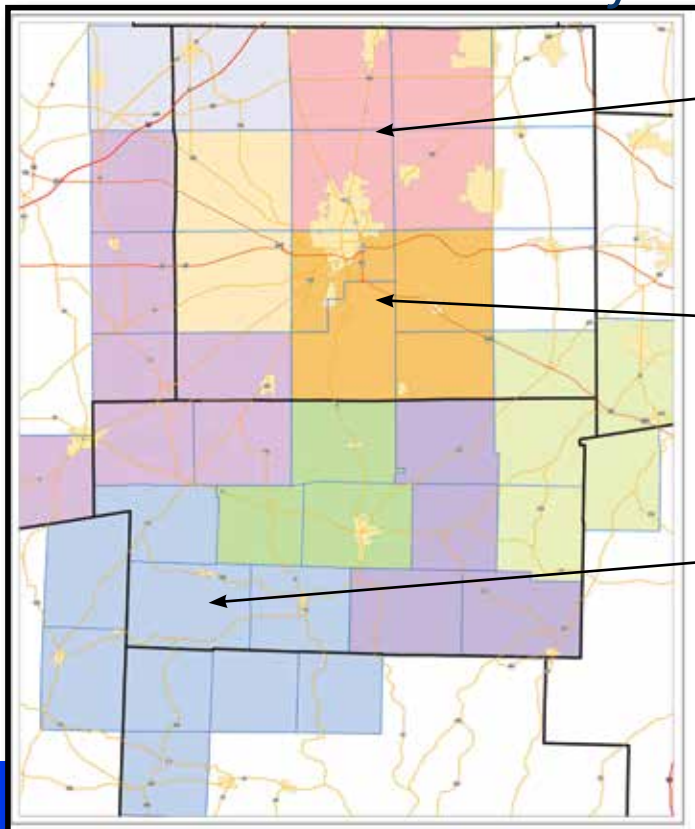

Your co-op is seeking trustee nominees and volunteers to serve on the nominating committee

As a member of Holmes-Wayne Electric Cooperative, you are an owner of your electric cooperative. You have an opportunity every June to express your ownership interest by exercising the cooperative principal of “one member, one vote” during the annual trustee election

The HWEC nine-member board of trustees is the governing body of your cooperative. The board meets monthly to review and renew policies, make business decisions concerning the cooperative, review financial performance, establish rates, and approve all patronage capital credits payments.

At the November board meeting, trustees at Holmes-Wayne Electric Cooperative will appoint a nominating

committee, which will be responsible for selecting candidates for the 2022 Holmes-Wayne Electric Board of Trustees election. The nine-member committee consists of one member who resides in each of the nine districts.

The nominating committee will meet in early 2022 at the cooperative office to select nominees for trustees from District 2, District 8, and District 9. The committee selects qualified candidates based on members’ applications.

If you are interested in participating in the nominating committee or running for trustee, please contact HWEC’s Shay Lynch at 866-674-1055 to receive more information.

HWEC service territory

District 8 – Canaan, Green, Milton, and Wayne townships in Wayne County

District 9 – East Union, Franklin, Salt Creek, and Wooster townships in Wayne County

District 2 – Clark, Monroe, New Castle, and Tiverton townships in Coshocton County; Killbuck, Knox, and Richland townships in Holmes County; and Jefferson and Union townships in Knox County