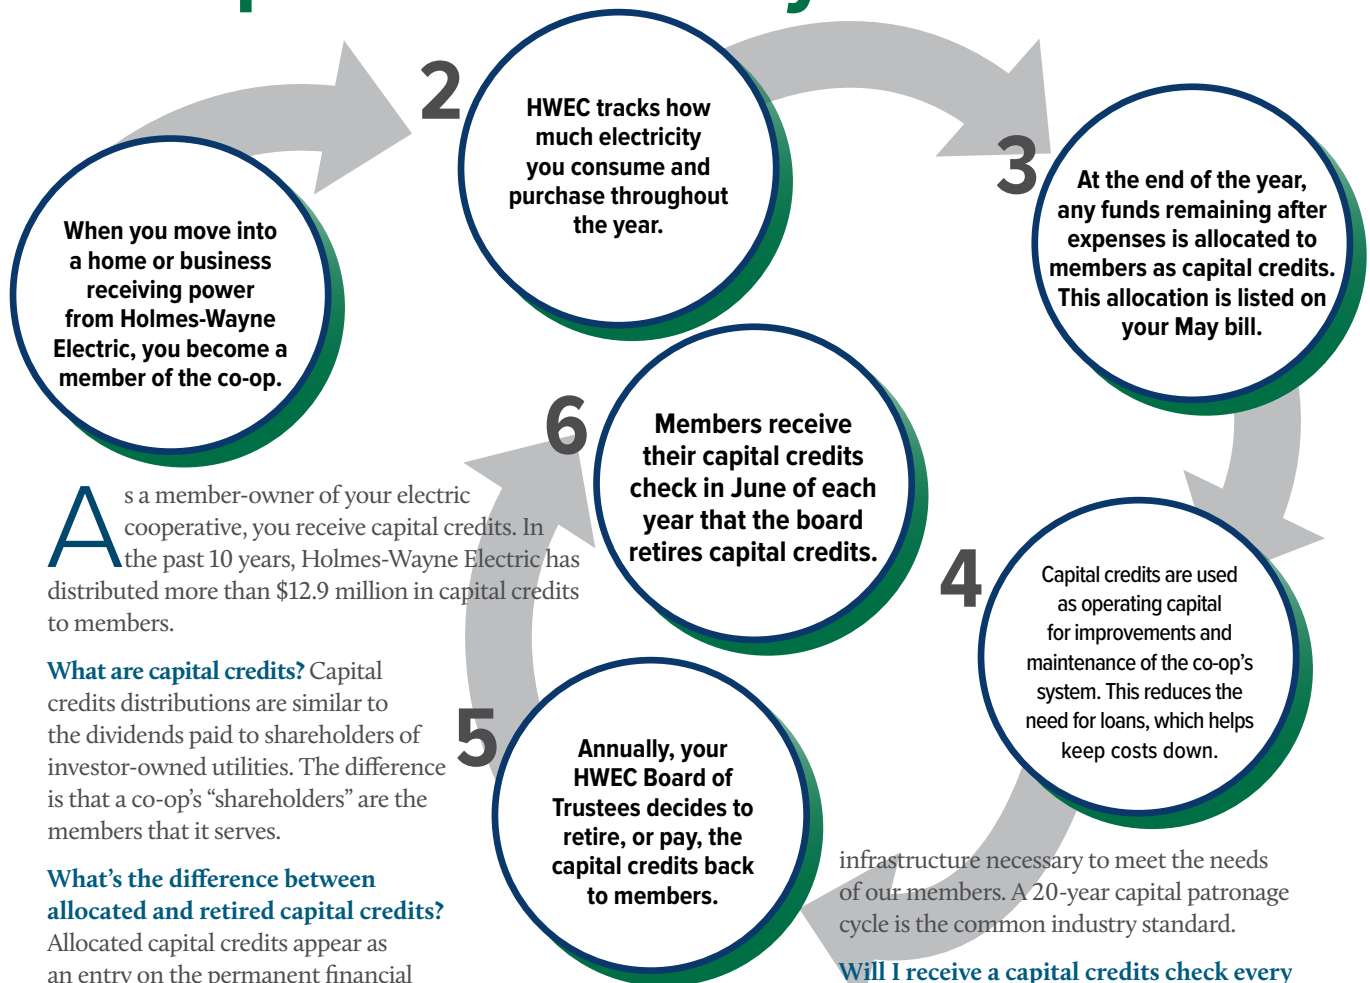

The capital credits cycle

As a member-owner of your electric cooperative, you receive capital credits. In the past 10 years, Holmes-Wayne Electric has distributed more than $12.9 million in capital credits to members.

What are capital credits? Capital credits distributions are similar to the dividends paid to shareholders of investor-owned utilities. The difference is that a co-op's "shareholders" are the members that it serves.

What's the difference between allocated and retired capital credits?

Allocated capital credits appear as an entry on the permanent financial records and reflect your equity, or ownership, in HWEC. Every year, the cooperative notifies its member-owners of the amount added to their patronage capital account through a printed notice on their May electric bills.

How are capital credits calculated? Each year, net margins of the cooperative are divided among the members based on each member's electric bills for the year. The more a member contributes to the co-op's revenues, the greater the capital credits allocated to their account.

When will I receive a capital credits check? When capital credits are retired, a check is issued to you. Most recently, the HWEC Board of Trustees approved the retirement of capital credits from 2000 and 2001. Members who joined the cooperative since 2000–01 have not yet received a general capital credits retirement. The unretired capital credits, or "equity" of the cooperative, serves a vital function — allowing the cooperative to operate economically and effectively, while investing in the

infrastructure necessary to meet the needs of our members. A 20-year capital patronage cycle is the common industry standard.

Will I receive a capital credits check every year?

The board of trustees must authorize a retirement before you receive a check. The board must consider the financial condition of the cooperative, the need for cash, and the availability of loan funds.

What happens to my capital credits when I leave

HWEC's service area? Capital credits remain on the books in your name and member number until they are retired. HWEC makes payments to current and former members, so please ensure that we have your current mailing address.

What are unclaimed capital credits? Sometimes we are not able to reach members after they have moved, leaving their capital credits "unclaimed." The following pages are a list of members who have not claimed their capital credits. If you recognize any of the names listed, please have the person contact our office toll-free at 866-674-1055. HWEC also needs to be notified by a relative or other legal representative when a member passes away so that the account can be closed or transferred to another person's name.