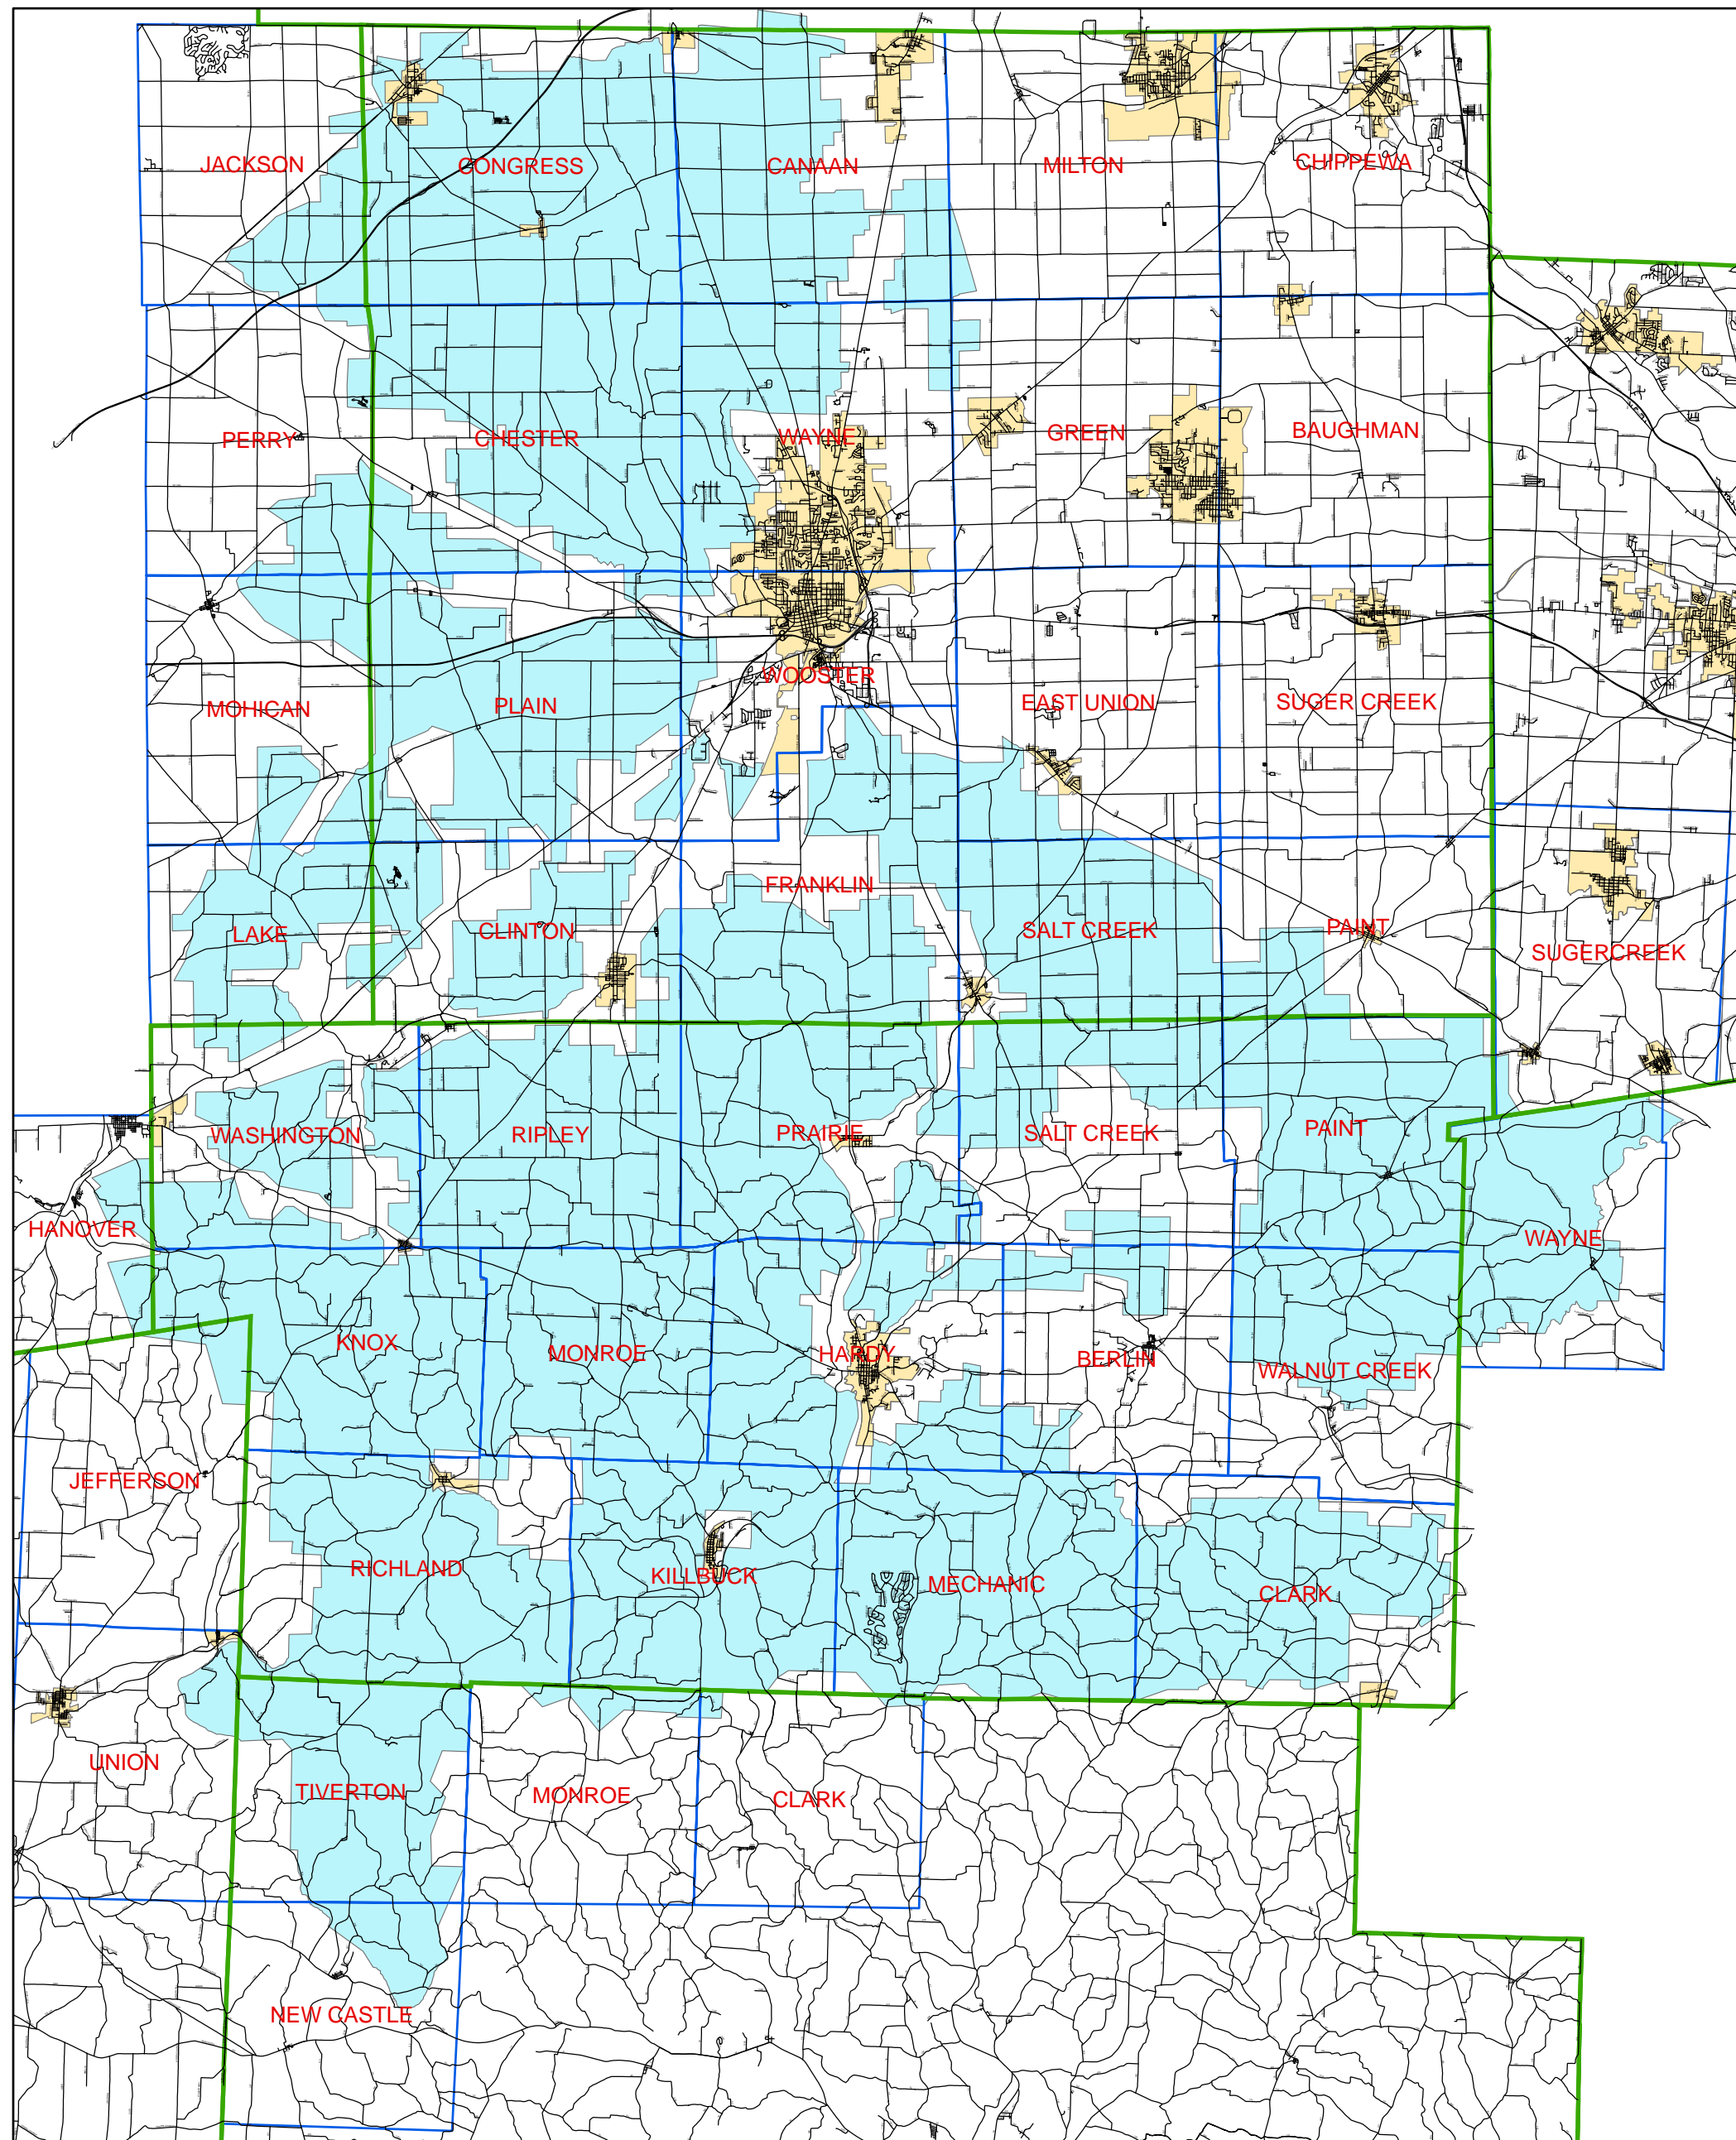

# Holmes- Wayne Electric Service Area

## Legend

Holmes-Wayne Electric Service Area

Location of the Boundary Lines are Approximate

Miles