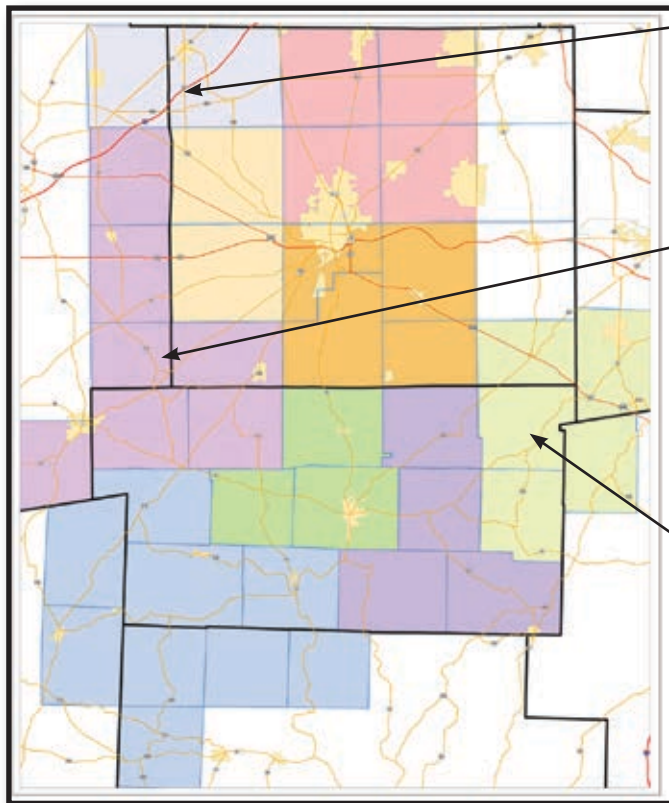

At the November board meeting, trustees at Holmes-Wayne Electric Cooperative will appoint a nominating committee, which will be responsible for selecting nominees for the 2015 Holmes-Wayne Electric Board of Trustees election. The committee consists of six or more members, with at least one member who resides in each district for which a trustee is to be elected.

The nominating committee will meet in January 2015 at the cooperative office to select nominees for trustees from District 1, District 3 and District 7. The committee selects from the cooperative membership and lists qualified nominees for each trustee position.

After selection, nominees are contacted by the HWEC board chairman in their order listed for verification and willingness to become candidates for trustee. A minimum of one and maximum of three names shall be on a ballot to be voted upon by all member-owners of the cooperative in June 2015 for District 1, District 3 and District 7.

If you are interested in running for trustee or participating in the nominating committee, please contact Robyn Tate at the cooperative office at 866-674-1055. ☎

HWEC Service Territory

District 7 - Jackson Township in Ashland County and Congress Township in Wayne County

District 3 - Hanover, Lake and Mohican townships in Ashland County; Ripley and Washington townships in Holmes County; and Clinton Township in Wayne County

District 1 - Paint and Walnut Creek townships in Holmes County; Paint Township in Wayne County; Sugar Creek Township in Stark County; and Wayne Township in Tuscarawas County