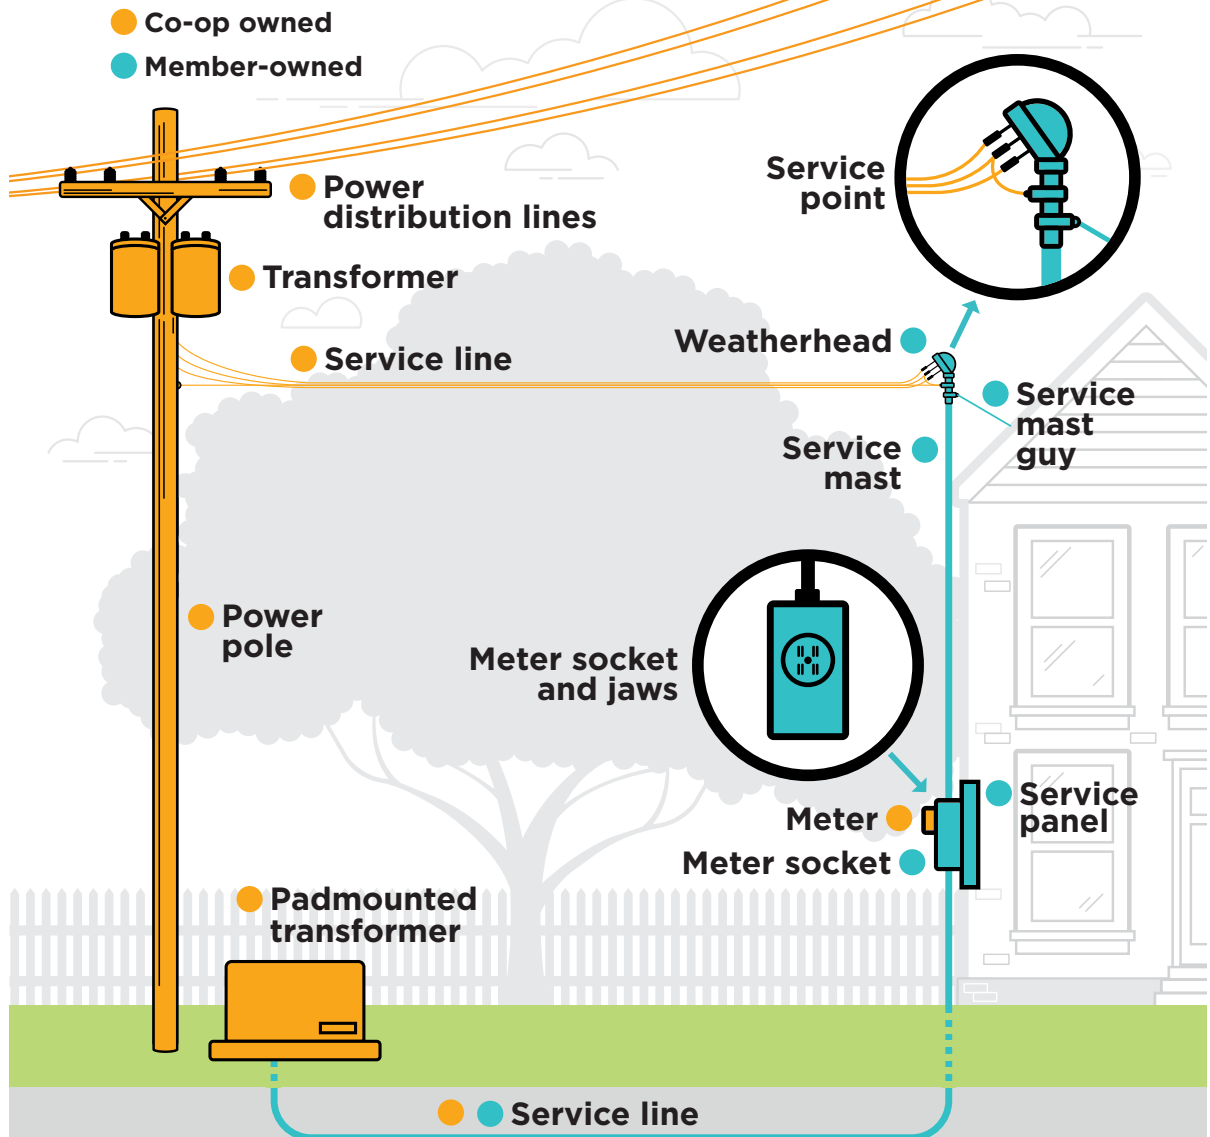

Who Owns What?

Electric Co-op Owned Equipment vs Member-Owned Equipment

This graphic depicts equipment owned by the co-op (in gold) and the member (in blue). If a storm damages any equipment owned by the co-op, we are responsible for repairs. If a storm damages any member-owned equipment, the member is responsible for repairs. Members should hire a licensed electrician when making any repairs to member-owned equipment.

Note: This graphic depicts overhead and underground service. Underground service requires the resident to provide ditch and conduit. HWEC provides wire.